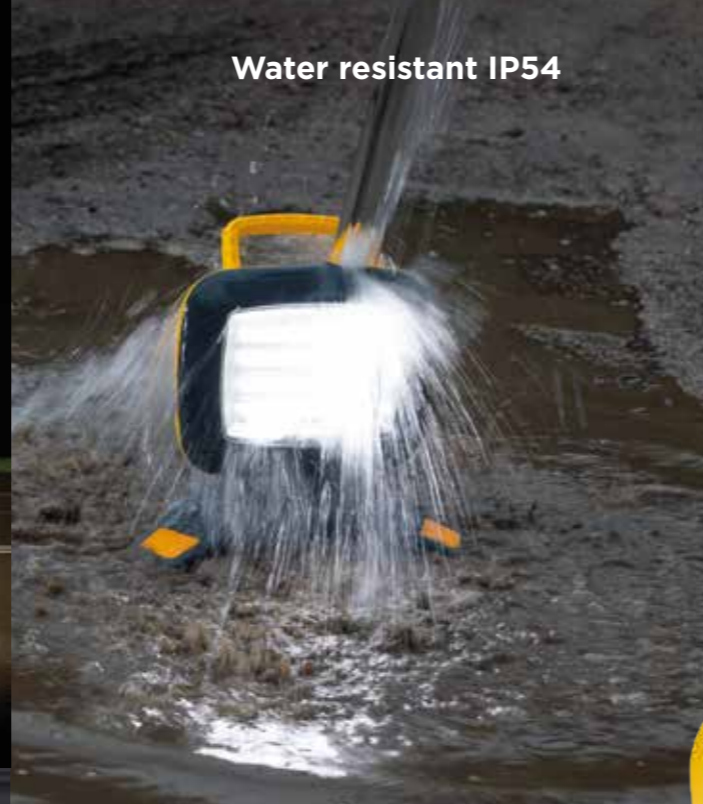

Features:

- High powered LEDs
- Lightweight and portable
- Fast deployment
- Extension pole extends to 1.85m with built in cable to avoid trip hazards
- Built in stability legs for use on uneven ground
- 180° Swivel and tilting light head
- Lightweight Lithium-Ion batteries

Light mode & runtime digital selector

Battery status by colour

Galaxy Pro 6K

- 6000 Lumens / 60m beam
- Runtime 2.5-60 Hours
- Drop tested 2.5 metres
- Toughest composite materials

60 Metre beam

Water resistant IP54

New Galaxy Pro 6K

6000 Lumens rechargeable floodlight, ideal for all environments

120° Adjustable tilting head

Folds flat to carry or easy storage

Galaxy Pro	
	6000
	Up to 60m
	2.5-60hrs
MODE	High/Medium/Low/Dimmable
	7.4V 13.2Ah, 97.68Wh
	8hrs
	IP54
	310x350x285mm
	1.5kg
CODE	NSGALAXYPRO-6K CAT/PAD: 0111/111966