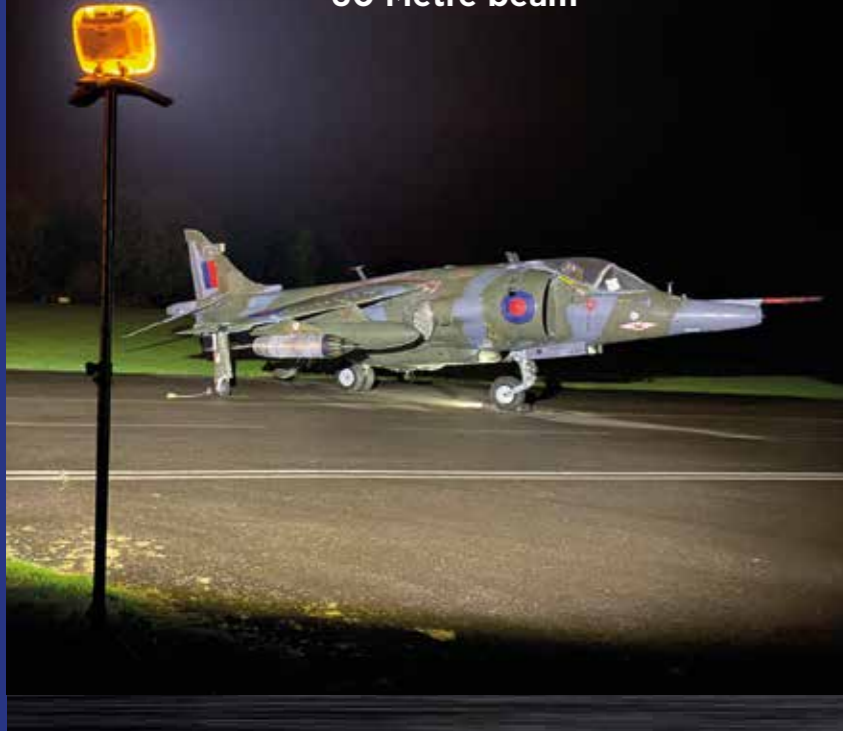

Light mode & runtime digital selector

Battery status by colour

Galaxy Pro 6K

- 6000 Lumens / 60m beam
- Runtime 2.5-60 Hours
- Drop tested 2.5 metres
- Toughest composite materials

60 Metre beam

Water resistant IP54

New Galaxy Pro 6K

6000 Lumens rechargeable floodlight, ideal for all environments

120° Adjustable tilting head

Folds flat to carry or easy storage

Galaxy Pro	
	6000
	Up to 60m
	2.5-60hrs
MODE	High/Medium/Low/Dimmable
	7.4V 13.2Ah, 97.68Wh
	8hrs
	IP54
	310x350x285mm
	1.5kg
CODE	NSGALAXYPRO-6K CAT/PAD: 0111/111966