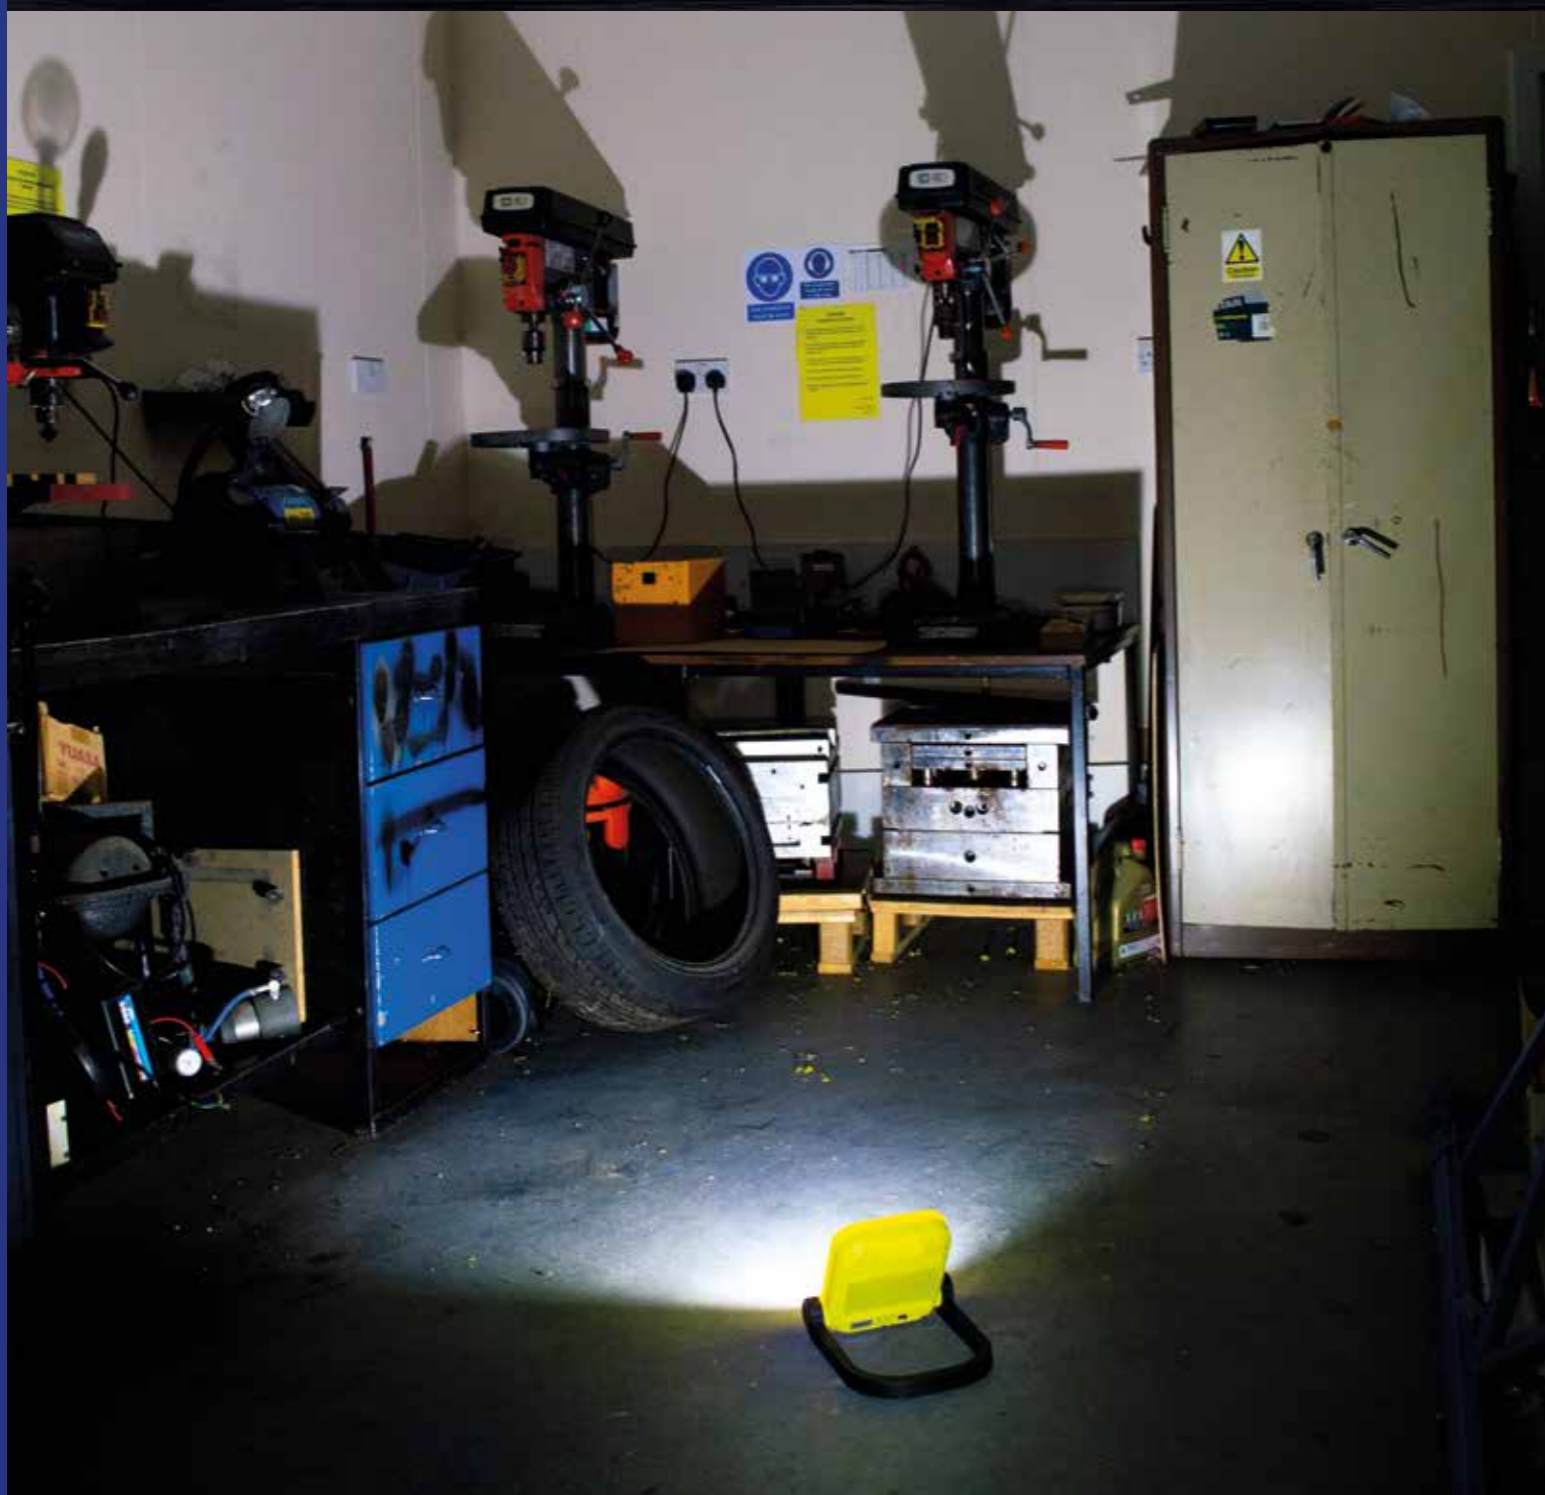

Lightweight and portable work lights
Ideal for DIY, inspection work and construction sites

Galaxy 1000 and 2000

Galaxy 1000

- 1000 lumens / 10m beam
- Runtime 1.4-3.2 hours
- Lightweight compact design
- Folds flat for storage