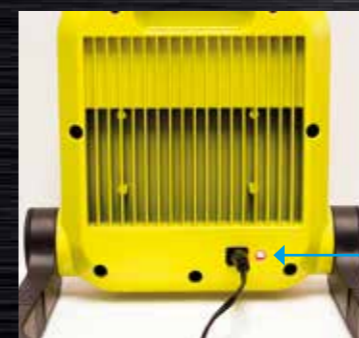

Battery charging indicator

Robust metal back (Galaxy 2000)

YouTube

Scan QR code to see this product in action